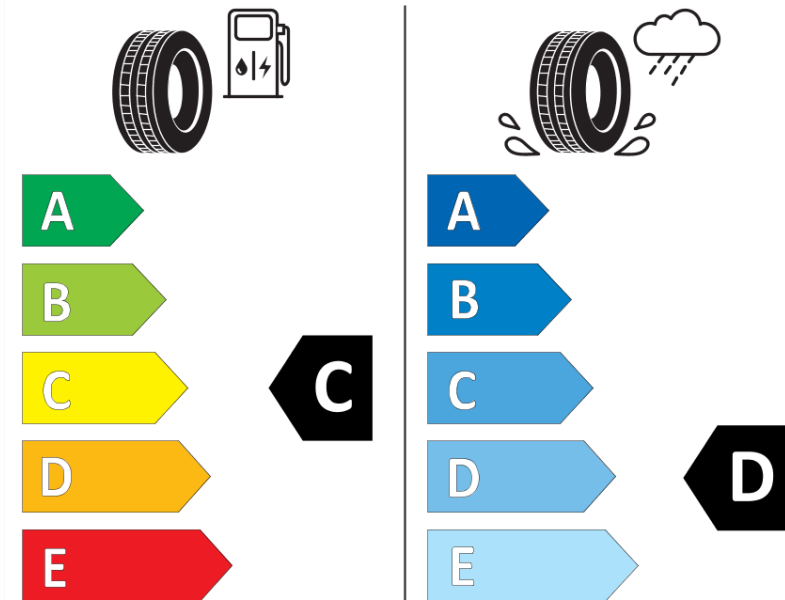

Product Information Sheet

Delegated Regulation (EU) 2020/740

Supplier name or trademark	TAURUS
Commercial name or trade designation	ALL SEASON SUV
Tyre type identifier	609015
Tyre size designation	235/50R18
Load-capacity index	97
Speed category symbol	V
Fuel efficiency class	C
Wet grip class	D
External rolling noise class	A
External rolling noise value	68 dB
Severe snow tyre	Yes
Ice tyre	No
Date of start of production	22/19
Date of end of production	
Load version	SL
Additional information	235/50 R18 97V TL ALL SEASON SUV TA

ENERG

TAURUS

609015

235/50R18 97 V

C1

2020/740