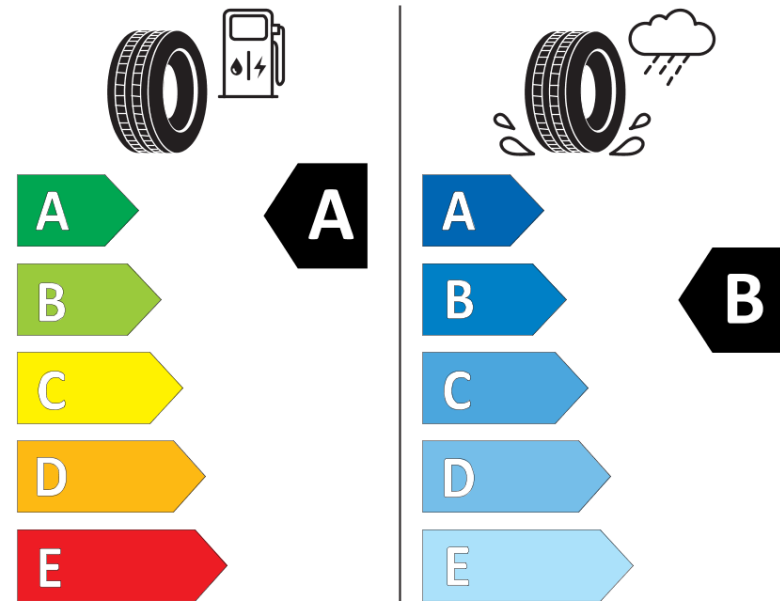

## Product Information Sheet

Delegated Regulation (EU) 2020/740

Supplier name or trademark	<b>MICHELIN</b>
Commercial name or trade designation	<b>PRIMACY 4 S1</b>
Tyre type identifier	<b>609037</b>
Tyre size designation	<b>195/65R15</b>
Load-capacity index	<b>91</b>
Speed category symbol	<b>H</b>
Fuel efficiency class	<b>A</b>
Wet grip class	<b>B</b>
External rolling noise class	<b>A</b>
External rolling noise value	<b>68 dB</b>
Severe snow tyre	<b>No</b>
Ice tyre	<b>No</b>
Date of start of production	<b>40/17</b>
Date of end of production	
Load version	<b>SL</b>
Additional information	<b>195/65 R15 91H TL PRIMACY 4 S1 MI</b>

# ENERG

**MICHELIN**

609037

195/65R15 91 H

C1

2020/740