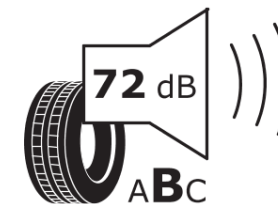

ENERG

MICHELIN

609166

245/40R18 97 V XL

C1