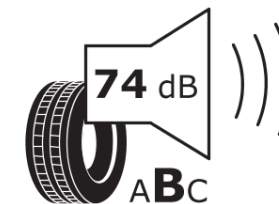

## Product Information Sheet

Delegated Regulation (EU) 2020/740

Supplier name or trademark	<b>MICHELIN</b>
Commercial name or trade designation	<b>PILOT SPORT PS2 *</b>
Tyre type identifier	<b>609227</b>
Tyre size designation	<b>285/35ZR19</b>
Load-capacity index	<b>99</b>
Speed category symbol	<b>(Y)</b>
Fuel efficiency class	<b>D</b>
Wet grip class	<b>B</b>
External rolling noise class	<b>B</b>
External rolling noise value	<b>74 dB</b>
Severe snow tyre	<b>No</b>
Ice tyre	<b>No</b>
Date of start of production	<b>07/03</b>
Date of end of production	
Load version	<b>SL</b>
Additional information	<b>285/35 ZR 19 (99Y) TL * PILOT SPORT PS2 MI</b>

# ENERG

**MICHELIN**

609227

285/35ZR19 (99Y)

C1

2020/740