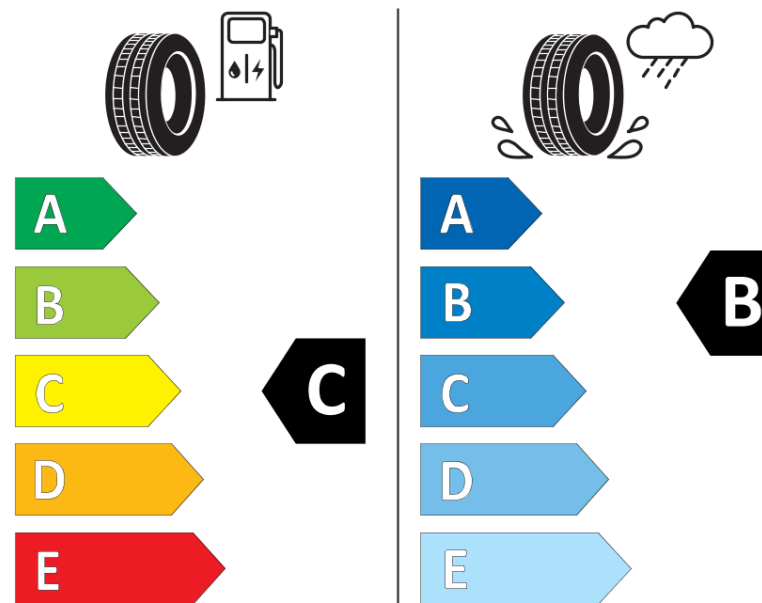

Product Information Sheet

Delegated Regulation (EU) 2020/740

Supplier name or trademark	BFGOODRICH
Commercial name or trade designation	ACTIVAN WINTER 2
Tyre type identifier	609728
Tyre size designation	215/75R16C
Load-capacity index	116
Load-capacity index (Load index for Dual mounting)	114
Speed category symbol	R
Fuel efficiency class	C
Wet grip class	B
External rolling noise class	A
External rolling noise value	71 dB
Severe snow tyre	Yes
Date of start of production	39/24
Date of end of production	
Additional information	215/75 R16C 116/114R TL ACTIVAN WINTER 2 GO
Load-capacity index (Single Load index for additional service description)	
Load-capacity index (Dual Load index for additional service description)	

Speed category symbol (for Additional Service Description)

ENERG

BFGoodrich

609728

215/75R16C 116/114 R

C2

2020/740