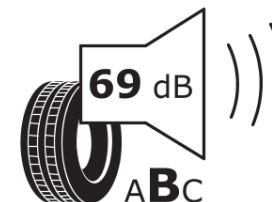

ENERG

KORMORAN

610617

225/60R17 99 H

C1