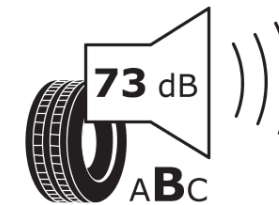

ENERG

MICHELIN

611072

285/35R20 104 Y XL

C1