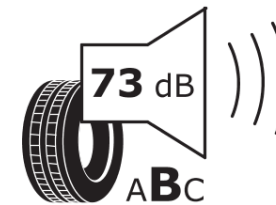

Product Information Sheet

Delegated Regulation (EU) 2020/740

Supplier name or trademark	MICHELIN
Commercial name or trade designation	PILOT ALPIN PA4
Tyre type identifier	611191
Tyre size designation	335/25R20
Load-capacity index	103
Speed category symbol	W
Fuel efficiency class	D
Wet grip class	C
External rolling noise class	B
External rolling noise value	73 dB
Severe snow tyre	Yes
Ice tyre	No
Date of start of production	43/15
Date of end of production	
Load version	XL
Additional information	335/25 R20 103W EXTRA LOAD TL PILOT ALPIN PA4 GRNX MI

ENERG

MICHELIN

611191

335/25R20 103 W

C1

2020/740