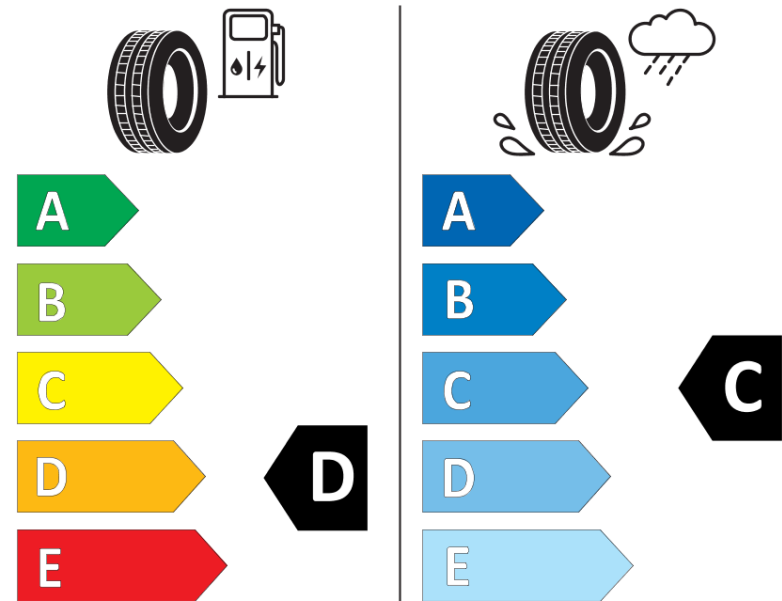

Product Information Sheet

Delegated Regulation (EU) 2020/740

Supplier name or trademark	MICHELIN
Commercial name or trade designation	PILOT ALPIN PA4
Tyre type identifier	611191
Tyre size designation	335/25R20
Load-capacity index	103
Speed category symbol	W
Fuel efficiency class	D
Wet grip class	C
External rolling noise class	B
External rolling noise value	73 dB
Severe snow tyre	Yes
Ice tyre	No
Date of start of production	43/15
Date of end of production	
Load version	XL
Additional information	335/25 R20 103W EXTRA LOAD TL PILOT ALPIN PA4 GRNX MI

ENERG

MICHELIN

611191

335/25R20 103 W

C1