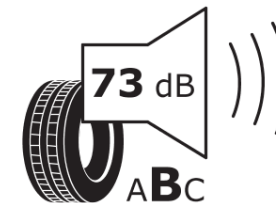

Product Information Sheet

Delegated Regulation (EU) 2020/740

Supplier name or trademark	MICHELIN
Commercial name or trade designation	PILOT SPORT 4 S
Tyre type identifier	611195
Tyre size designation	295/35ZR22
Load-capacity index	108
Speed category symbol	(Y)
Fuel efficiency class	C
Wet grip class	A
External rolling noise class	B
External rolling noise value	73 dB
Severe snow tyre	No
Ice tyre	No
Date of start of production	07/19
Date of end of production	
Load version	XL
Additional information	295/35 ZR22 (108Y) XL TL PILOT SPORT 4 S MI

ENERG

MICHELIN

611195

295/35ZR22 (108Y) XL

C1

2020/740