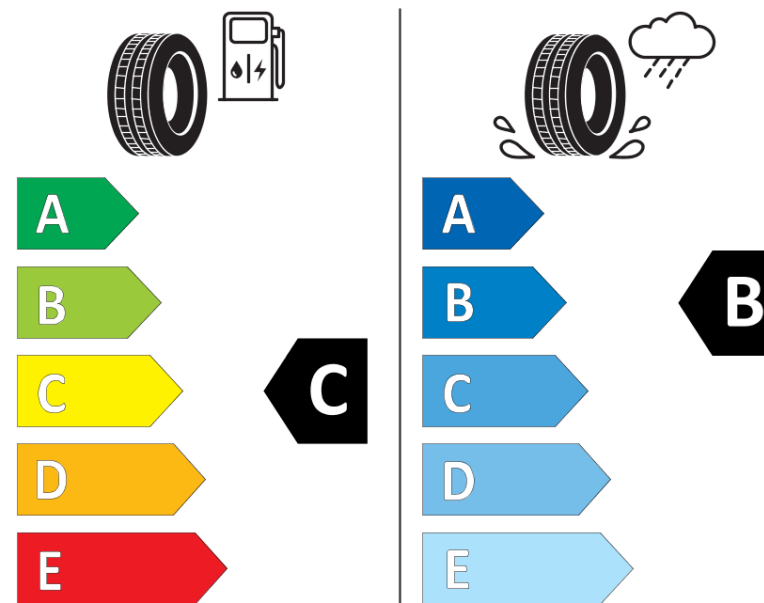

KLEBER

611755

195/75R16C 107/105 R

C2