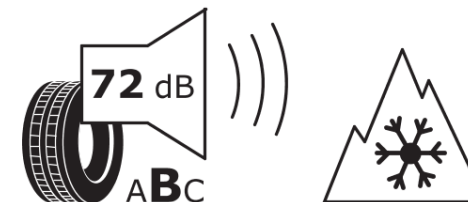

KLEBER

611755

195/75R16C 107/105 R

C2