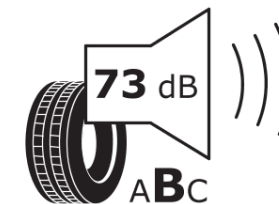

ENERG

MICHELIN

611780

285/40ZR22 (110Y) XL

C1