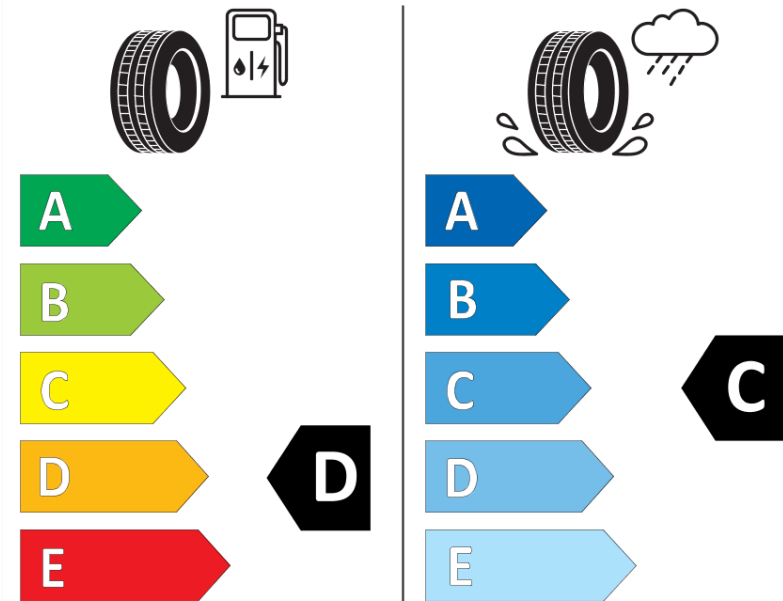

Product Information Sheet

Delegated Regulation (EU) 2020/740

Supplier name or trademark	MICHELIN
Commercial name or trade designation	PILOT SPORT CUP 2 CNT
Tyre type identifier	612705
Tyre size designation	225/40ZR18
Load-capacity index	92
Speed category symbol	(Y)
Fuel efficiency class	D
Wet grip class	C
External rolling noise class	B
External rolling noise value	70 dB
Severe snow tyre	No
Ice tyre	No
Date of start of production	04/19
Date of end of production	
Load version	XL
Additional information	225/40 ZR18 (92Y) XL PILOT SPORT CUP 2 CONNECT MI

ENERG

MICHELIN

612705

225/40ZR18 (92Y) XL

C1