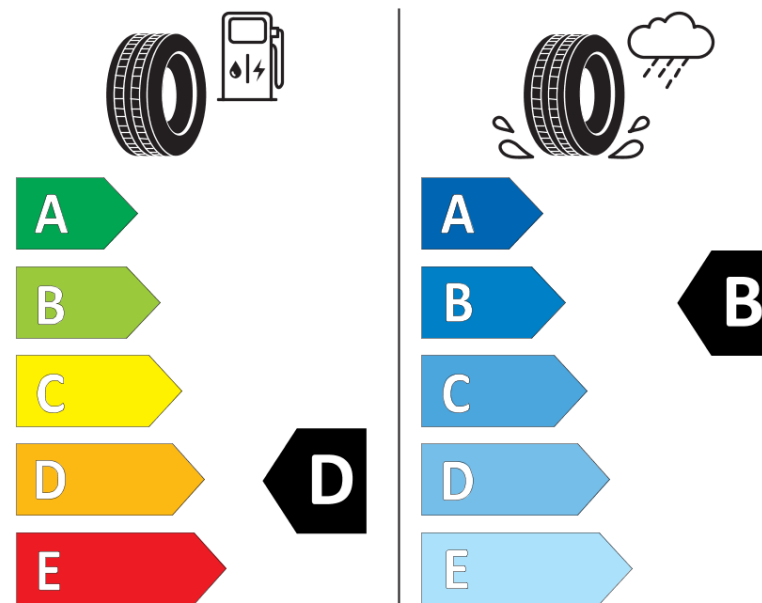

Product Information Sheet

Delegated Regulation (EU) 2020/740

Supplier name or trademark	BFGOODRICH
Commercial name or trade designation	ROUTE CONTROL S VG
Tyre type identifier	614228
Tyre size designation	205/75R17.5
Load-capacity index	124
Load-capacity index (Load index for Dual mounting)	122
Speed category symbol	M
Fuel efficiency class	D
Wet grip class	B
External rolling noise class	A
External rolling noise value	68 dB
Severe snow tyre	Yes
Date of start of production	16/16
Date of end of production	
Additional information	205/75R17.5 ROUTE CONTROL S TL 124/122M VG GO
Load-capacity index (Single Load index for additional service description)	
Load-capacity index (Dual Load index for additional service description)	
Speed category symbol (for Additional Service Description)	

ENERG

BFGOODRICH

614228

205/75R17.5 124/122 M

C3

2020/740