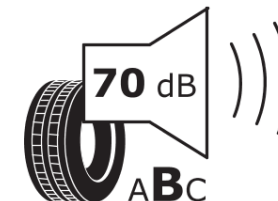

Product Information Sheet

Delegated Regulation (EU) 2020/740

Supplier name or trademark	TAURUS
Commercial name or trade designation	ALL SEASON
Tyre type identifier	614419
Tyre size designation	225/45ZR17
Load-capacity index	94
Speed category symbol	W
Fuel efficiency class	D
Wet grip class	C
External rolling noise class	B
External rolling noise value	70 dB
Severe snow tyre	Yes
Ice tyre	No
Date of start of production	19/19
Date of end of production	
Load version	XL
Additional information	225/45 ZR17 94W XL TL ALL SEASON TA

ENERG

TAURUS

614419

225/45ZR17 94 W XL

C1

2020/740