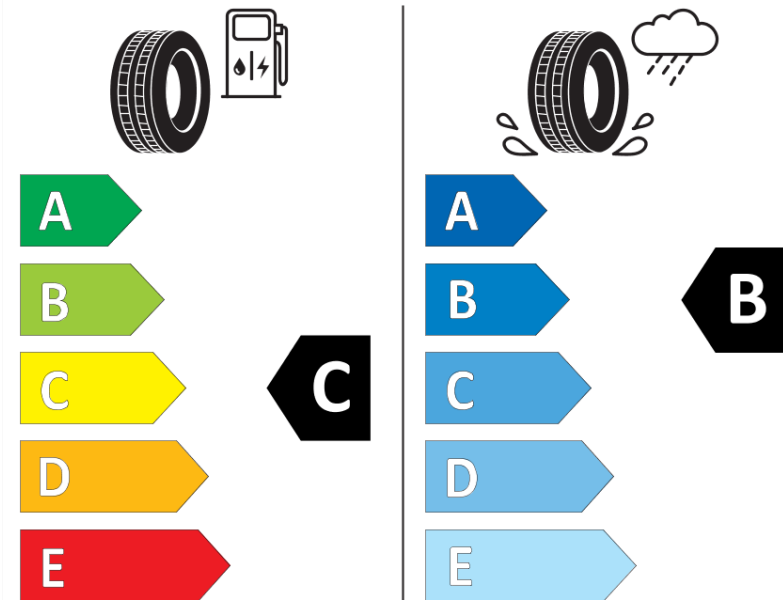

Product Information Sheet

Delegated Regulation (EU) 2020/740

Supplier name or trademark	MICHELIN
Commercial name or trade designation	CROSSCLIMATE 2
Tyre type identifier	614479
Tyre size designation	195/45R16
Load-capacity index	84
Speed category symbol	V
Fuel efficiency class	C
Wet grip class	B
External rolling noise class	A
External rolling noise value	69 dB
Severe snow tyre	Yes
Ice tyre	No
Date of start of production	42/19
Date of end of production	
Load version	XL
Additional information	195/45 R16 84V XL TL CROSSCLIMATE 2 MI

ENERG

MICHELIN

614479

195/45R16 84 V

C1

2020/740