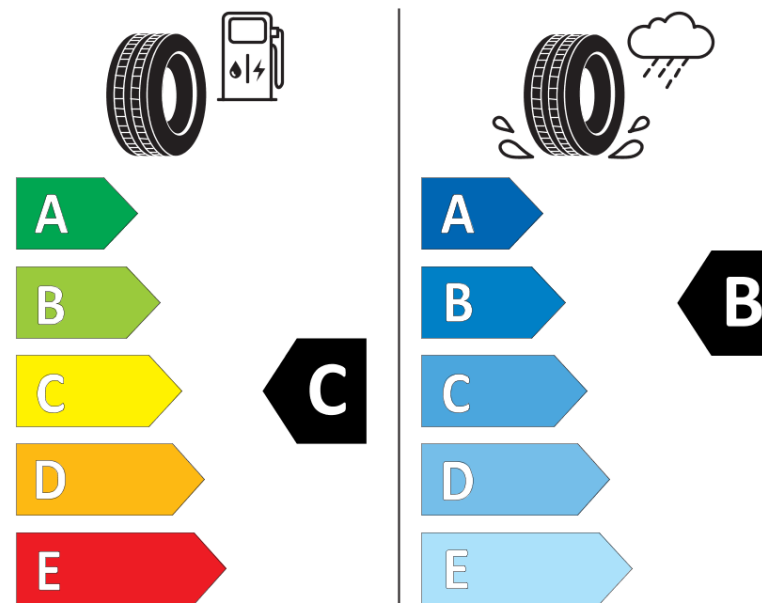

Product Information Sheet

Delegated Regulation (EU) 2020/740

Supplier name or trademark	BFGOODRICH
Commercial name or trade designation	ROUTE CONTROL S VG
Tyre type identifier	615923
Tyre size designation	315/60R22.5
Load-capacity index	154
Load-capacity index (Load index for Dual mounting)	148
Speed category symbol	L
Fuel efficiency class	C
Wet grip class	B
External rolling noise class	B
External rolling noise value	71 dB
Severe snow tyre	Yes
Date of start of production	23/16
Date of end of production	
Additional information	315/60R22.5 ROUTE CONTROL S TL 154/148L VG GO
Load-capacity index (Single Load index for additional service description)	
Load-capacity index (Dual Load index for additional service description)	
Speed category symbol (for Additional Service Description)	

ENERG

BFGOODRICH

615923

315/60R22.5 154 L

C3

2020/740