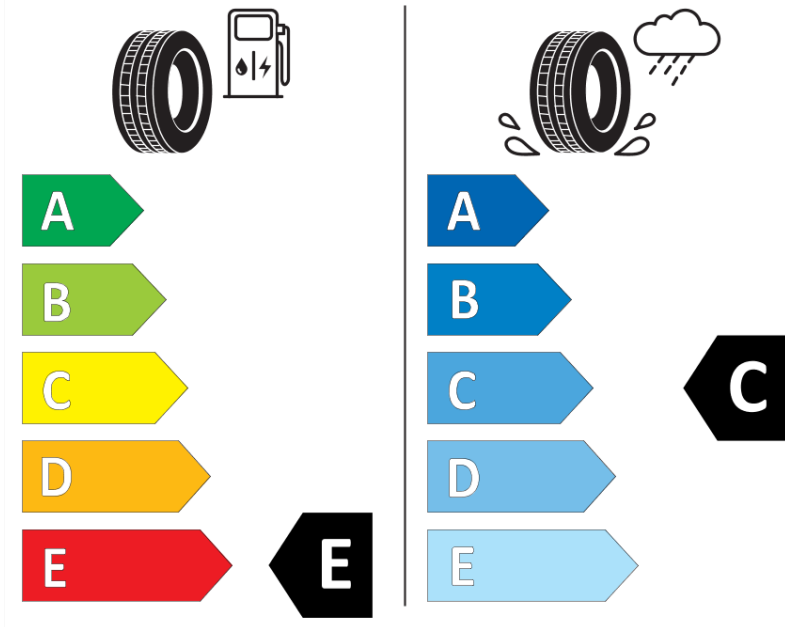

Product Information Sheet

Delegated Regulation (EU) 2020/740

Supplier name or trademark	MICHELIN
Commercial name or trade designation	ALPIN A4
Tyre type identifier	616402
Tyre size designation	175/65R14
Load-capacity index	82
Speed category symbol	T
Fuel efficiency class	E
Wet grip class	C
External rolling noise class	B
External rolling noise value	70 dB
Severe snow tyre	Yes
Ice tyre	No
Date of start of production	23/08
Date of end of production	
Load version	SL
Additional information	175/65 R14 82T TL ALPIN A4 GRNX MI

ENERG

MICHELIN

616402

175/65R14 82 T

C1