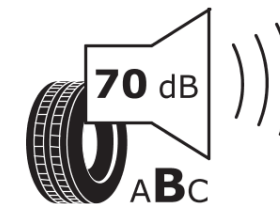

ENERG

MICHELIN

616402

175/65R14 82 T

C1