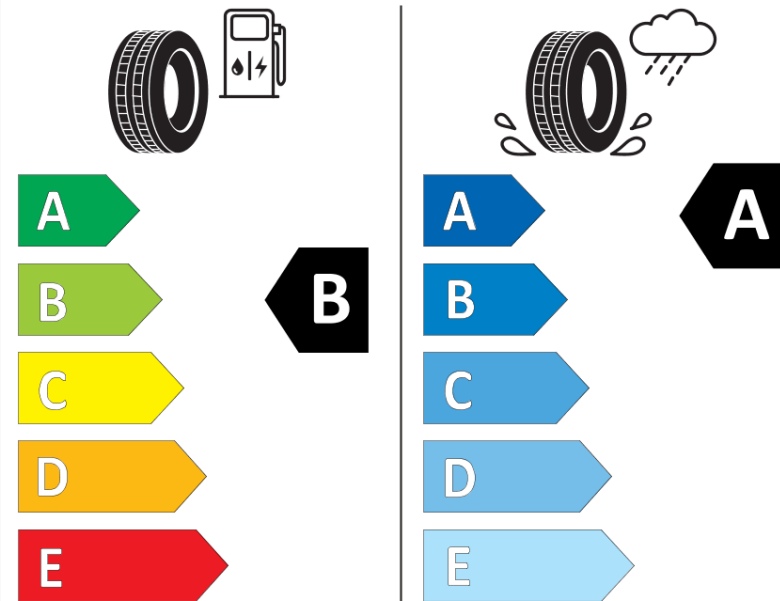

Product Information Sheet

Delegated Regulation (EU) 2020/740

Supplier name or trademark	MICHELIN
Commercial name or trade designation	ENERGY SAVER *
Tyre type identifier	616681
Tyre size designation	175/65R15
Load-capacity index	88
Speed category symbol	H
Fuel efficiency class	B
Wet grip class	A
External rolling noise class	A
External rolling noise value	68 dB
Severe snow tyre	No
Ice tyre	No
Date of start of production	06/17
Date of end of production	
Load version	XL
Additional information	175/65 R15 88H XL TL ENERGY SAVER * GRNX MI

ENERGY

MICHELIN

616681

175/65R15 88 H

C1