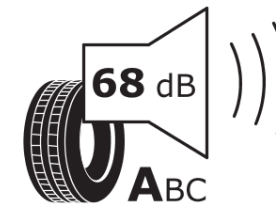

ENERGY

MICHELIN

616681

175/65R15 88 H

C1