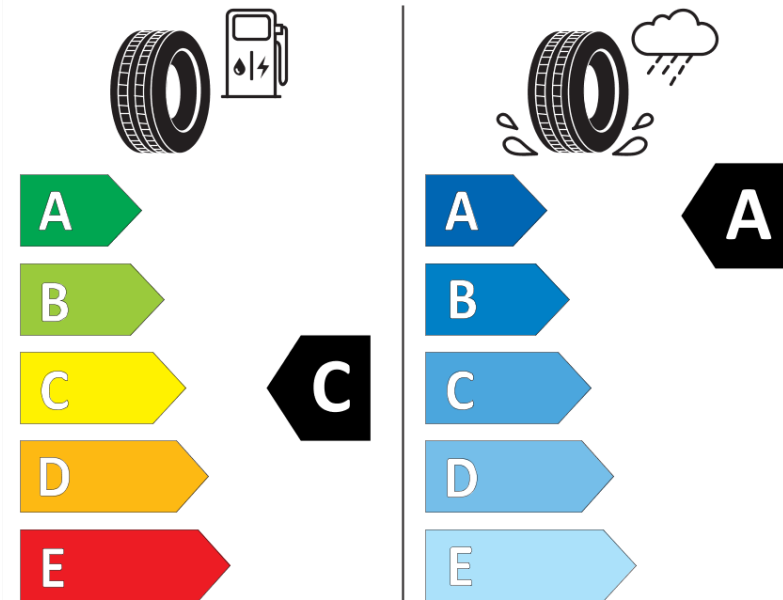

Product Information Sheet

Delegated Regulation (EU) 2020/740

Supplier name or trademark	MICHELIN
Commercial name or trade designation	PILOT SPORT 4 S
Tyre type identifier	616954
Tyre size designation	265/40ZR22
Load-capacity index	106
Speed category symbol	(Y)
Fuel efficiency class	C
Wet grip class	A
External rolling noise class	B
External rolling noise value	71 dB
Severe snow tyre	No
Ice tyre	No
Date of start of production	47/17
Date of end of production	
Load version	XL
Additional information	265/40 ZR22 (106Y) XL TL PILOT SPORT 4 S MI

ENERG

MICHELIN

616954

265/40ZR22 (106Y) XL

C1