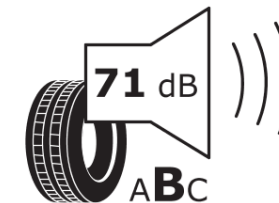

ENERG

MICHELIN

616954

265/40ZR22 (106Y) XL

C1