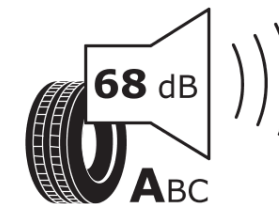

## Product Information Sheet

Delegated Regulation (EU) 2020/740

Supplier name or trademark	<b>MICHELIN</b>
Commercial name or trade designation	<b>PRIMACY 4</b>
Tyre type identifier	<b>621196</b>
Tyre size designation	<b>215/45R17</b>
Load-capacity index	<b>91</b>
Speed category symbol	<b>V</b>
Fuel efficiency class	<b>C</b>
Wet grip class	<b>A</b>
External rolling noise class	<b>A</b>
External rolling noise value	<b>68 dB</b>
Severe snow tyre	<b>No</b>
Ice tyre	<b>No</b>
Date of start of production	<b>02/19</b>
Date of end of production	
Load version	<b>XL</b>
Additional information	<b>215/45 R17 91V XL TL PRIMACY 4 MI</b>

# ENERG

**MICHELIN**

621196

215/45R17 91 V

C1

2020/740