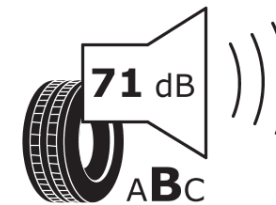

ENERG

MICHELIN

622559

235/65R17 104 H

C1