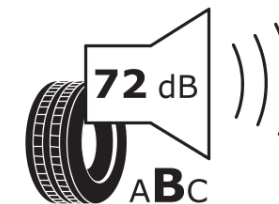

ENERG

MICHELIN

623457

275/45R20 110 Y

C1