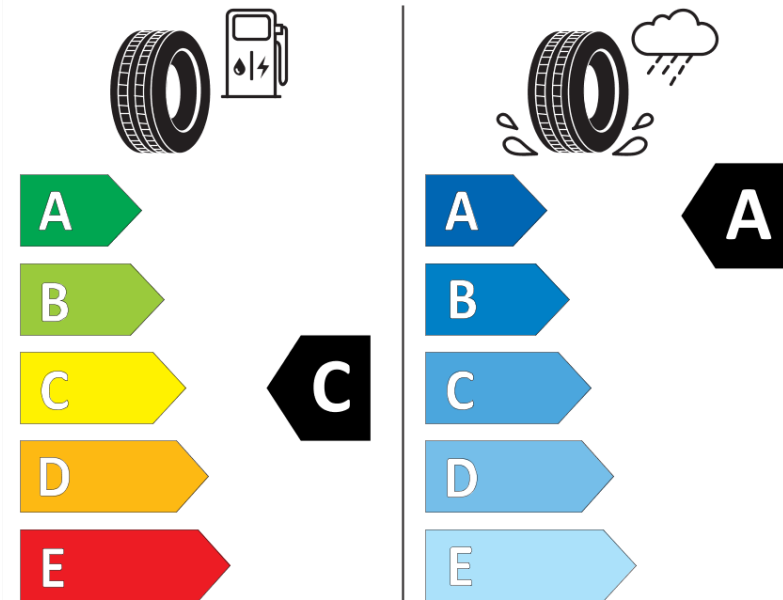

Product Information Sheet

Delegated Regulation (EU) 2020/740

Supplier name or trademark	MICHELIN
Commercial name or trade designation	PILOT SPORT 4 SUV
Tyre type identifier	623457
Tyre size designation	275/45R20
Load-capacity index	110
Speed category symbol	Y
Fuel efficiency class	C
Wet grip class	A
External rolling noise class	B
External rolling noise value	72 dB
Severe snow tyre	No
Ice tyre	No
Date of start of production	45/17
Date of end of production	
Load version	XL
Additional information	275/45 R20 110Y XL TL PILOT SPORT 4 SUV MI

ENERG

MICHELIN

623457

275/45R20 110 Y

C1

2020/740