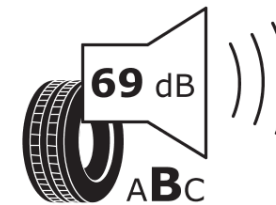

ENERG

MICHELIN

624767

225/40ZR18 (92Y) XL

C1