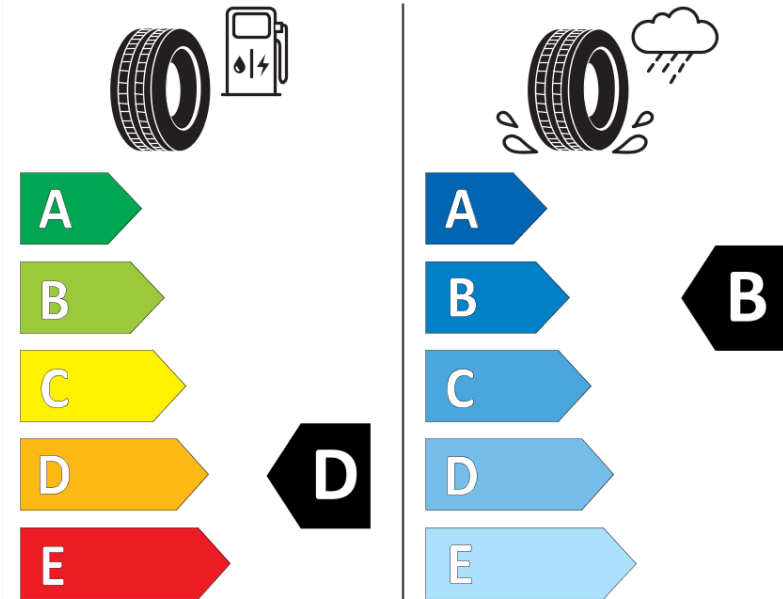

Product Information Sheet

Delegated Regulation (EU) 2020/740

Supplier name or trademark	MICHELIN
Commercial name or trade designation	PILOT SPORT PS2 N3
Tyre type identifier	624767
Tyre size designation	225/40ZR18
Load-capacity index	92
Speed category symbol	(Y)
Fuel efficiency class	D
Wet grip class	B
External rolling noise class	B
External rolling noise value	69 dB
Severe snow tyre	No
Ice tyre	No
Date of start of production	13/14
Date of end of production	
Load version	XL
Additional information	225/40 ZR18 (92Y) EXTRA LOAD TL PILOT SPORT PS2 N3 MI

ENERG

MICHELIN

624767

225/40ZR18 (92Y) XL

C1

2020/740