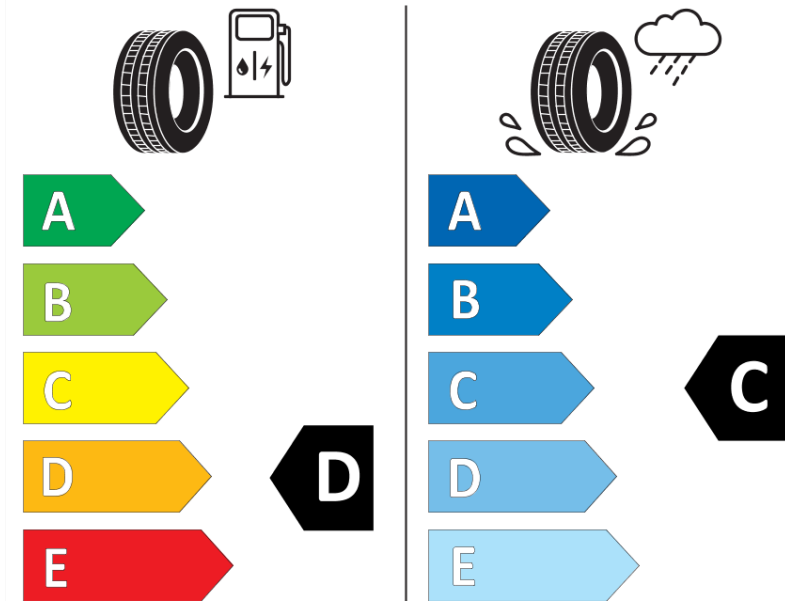

Product Information Sheet

Delegated Regulation (EU) 2020/740

Supplier name or trademark	TAURUS
Commercial name or trade designation	TOURING
Tyre type identifier	624934
Tyre size designation	185/65R14
Load-capacity index	86
Speed category symbol	T
Fuel efficiency class	D
Wet grip class	C
External rolling noise class	B
External rolling noise value	68 dB
Severe snow tyre	No
Ice tyre	No
Date of start of production	37/16
Date of end of production	
Load version	SL
Additional information	185/65 R14 86T TL TOURING TA

ENERG

TAURUS

624934

185/65R14 86 T

C1

2020/740