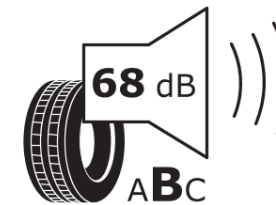

Product Information Sheet

Delegated Regulation (EU) 2020/740

Supplier name or trademark	TAURUS
Commercial name or trade designation	TOURING
Tyre type identifier	624934
Tyre size designation	185/65R14
Load-capacity index	86
Speed category symbol	T
Fuel efficiency class	D
Wet grip class	C
External rolling noise class	B
External rolling noise value	68 dB
Severe snow tyre	No
Ice tyre	No
Date of start of production	37/16
Date of end of production	
Load version	SL
Additional information	185/65 R14 86T TL TOURING TA

ENERG

TAURUS

624934

185/65R14 86 T

C1

2020/740