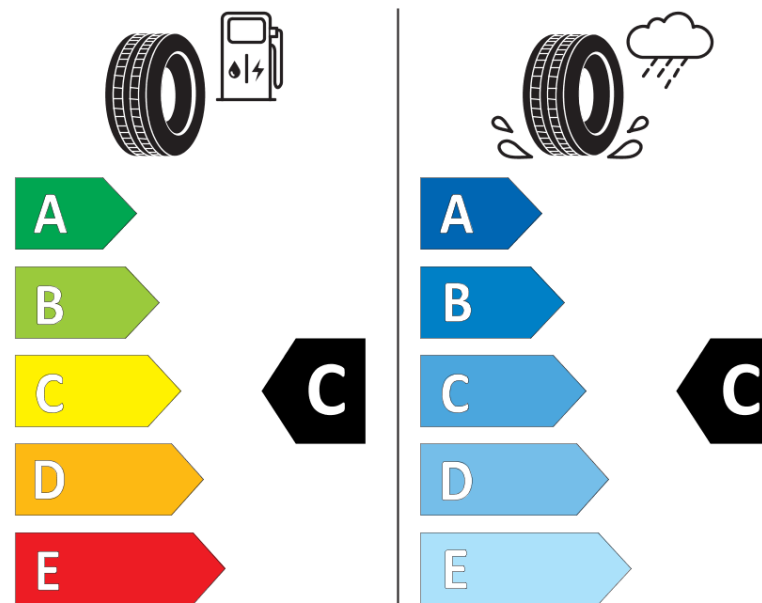

Product Information Sheet

Delegated Regulation (EU) 2020/740

Supplier name or trademark	TIGAR
Commercial name or trade designation	ROAD AGILE S VM
Tyre type identifier	627101
Tyre size designation	265/70R19.5
Load-capacity index	140
Load-capacity index (Load index for Dual mounting)	138
Speed category symbol	M
Fuel efficiency class	C
Wet grip class	C
External rolling noise class	A
External rolling noise value	68 dB
Severe snow tyre	Yes
Date of start of production	14/18
Date of end of production	
Additional information	265/70R19.5 ROAD AGILE S TL 140/138M VM TG
Load-capacity index (Single Load index for additional service description)	
Load-capacity index (Dual Load index for additional service description)	

Speed category symbol (for Additional Service Description)

ENERG

TIGAR

627101

265/70R19.5 140/138 M

C3

2020/740