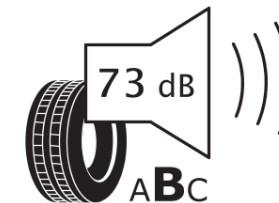

ENERG

MICHELIN

627356

265/40R21 105 Y XL

C1