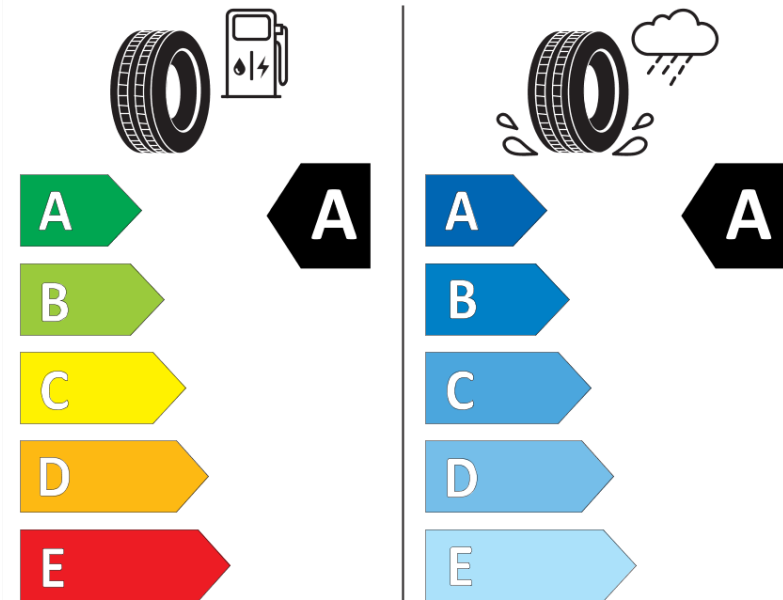

Product Information Sheet

Delegated Regulation (EU) 2020/740

Supplier name or trademark	MICHELIN
Commercial name or trade designation	PRIMACY 5 ENERGY
Tyre type identifier	628028
Tyre size designation	255/40R21
Load-capacity index	102
Speed category symbol	W
Fuel efficiency class	A
Wet grip class	A
External rolling noise class	A
External rolling noise value	70 dB
Severe snow tyre	No
Ice tyre	No
Date of start of production	35/24
Date of end of production	
Load version	XL
Additional information	255/40R21 102W XL PRIMACY 5 ENERGY MI

ENERGY

MICHELIN

628028

255/40R21 102 W XL

C1