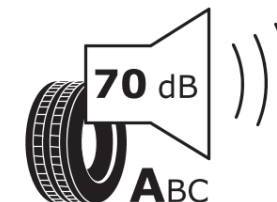

ENERGY

MICHELIN

628028

255/40R21 102 W XL

C1