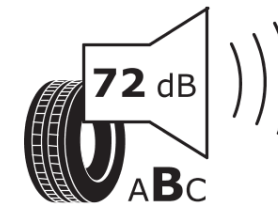

## Product Information Sheet

Delegated Regulation (EU) 2020/740

Supplier name or trademark	TAURUS
Commercial name or trade designation	ICE
Tyre type identifier	628886
Tyre size designation	215/55R17
Load-capacity index	98
Speed category symbol	T
Fuel efficiency class	D
Wet grip class	C
External rolling noise class	B
External rolling noise value	72 dB
Severe snow tyre	Yes
Ice tyre	No
Date of start of production	43/16
Date of end of production	
Load version	XL
Additional information	215/55 R17 98T XL TL ICE TA

# ENERG

TAURUS

628886

215/55R17 98 T

C1

2020/740