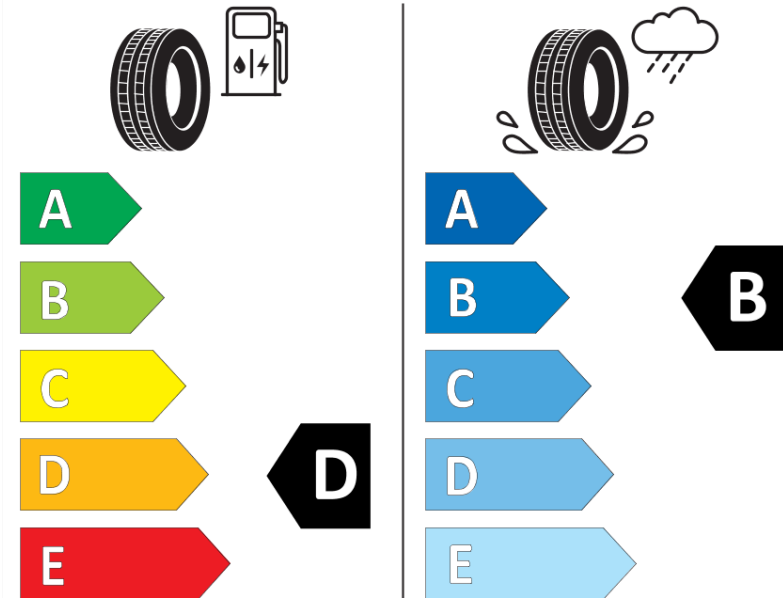

Product Information Sheet

Delegated Regulation (EU) 2020/740

Supplier name or trademark	MICHELIN
Commercial name or trade designation	PILOT ALPIN 5
Tyre type identifier	629167
Tyre size designation	225/40R18
Load-capacity index	92
Speed category symbol	W
Fuel efficiency class	D
Wet grip class	B
External rolling noise class	B
External rolling noise value	70 dB
Severe snow tyre	Yes
Ice tyre	No
Date of start of production	04/17
Date of end of production	
Load version	XL
Additional information	225/40 R18 92W XL TL PILOT ALPIN 5 MI

ENERG

MICHELIN

629167

225/40R18 92 W

C1

2020/740