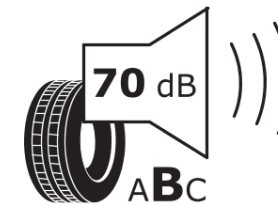

ENERG

MICHELIN

629167

225/40R18 92 W

C1