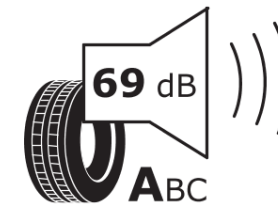

## Product Information Sheet

Delegated Regulation (EU) 2020/740

Supplier name or trademark	<b>MICHELIN</b>
Commercial name or trade designation	<b>CROSSCLIMATE 2</b>
Tyre type identifier	<b>629588</b>
Tyre size designation	<b>195/45R17</b>
Load-capacity index	<b>81</b>
Speed category symbol	<b>W</b>
Fuel efficiency class	<b>C</b>
Wet grip class	<b>B</b>
External rolling noise class	<b>A</b>
External rolling noise value	<b>69 dB</b>
Severe snow tyre	<b>Yes</b>
Ice tyre	<b>No</b>
Date of start of production	<b>21/23</b>
Date of end of production	
Load version	<b>SL</b>
Additional information	<b>195/45 R17 81W TL CROSSCLIMATE 2 MI</b>

# ENERG

**MICHELIN**

629588

195/45R17 81 W

C1

2020/740