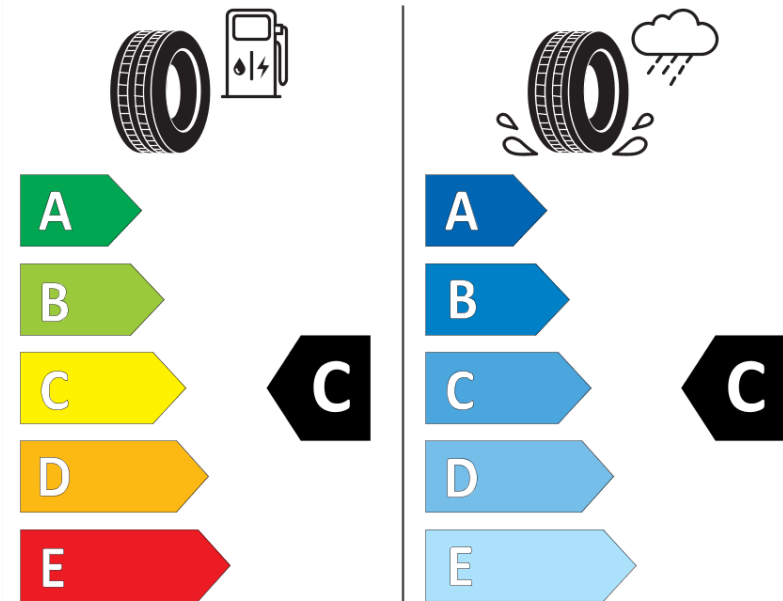

Product Information Sheet

Delegated Regulation (EU) 2020/740

Supplier name or trademark	MICHELIN
Commercial name or trade designation	X MULTI T2 VM
Tyre type identifier	630976
Tyre size designation	205/65R17.5
Load-capacity index	132
Load-capacity index (Load index for Dual mounting)	130
Speed category symbol	J
Fuel efficiency class	C
Wet grip class	C
External rolling noise class	A
External rolling noise value	68 dB
Severe snow tyre	Yes
Date of start of production	41/21
Date of end of production	
Additional information	205/65R17.5 X MULTI T2 TL 132/130J VM MI
Load-capacity index (Single Load index for additional service description)	133
Load-capacity index (Dual Load index for additional service description)	133
Speed category symbol (for Additional Service Description)	G

ENERG

MICHELIN

630976

205/65R17.5 132/130 J

C3