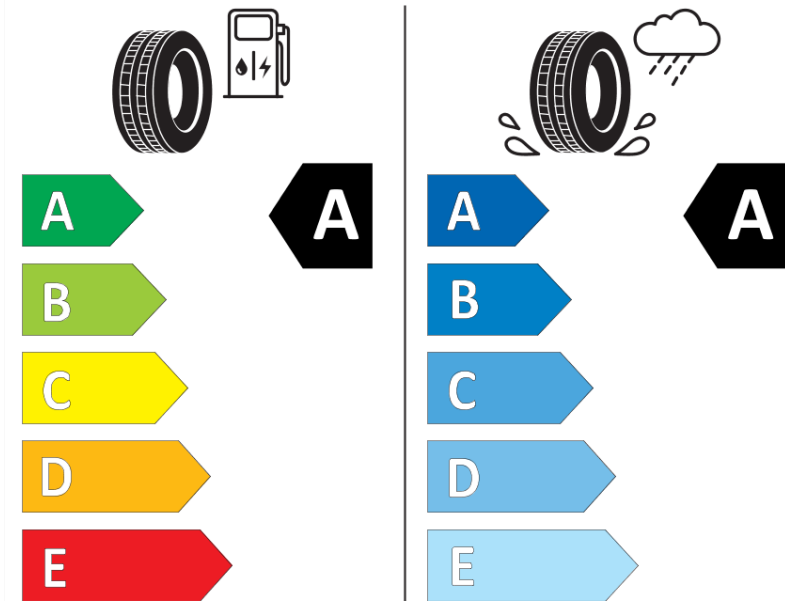

## Product Information Sheet

Delegated Regulation (EU) 2020/740

Supplier name or trademark	<b>MICHELIN</b>
Commercial name or trade designation	<b>E PRIMACY S2</b>
Tyre type identifier	<b>631322</b>
Tyre size designation	<b>205/55R19</b>
Load-capacity index	<b>97</b>
Speed category symbol	<b>V</b>
Fuel efficiency class	<b>A</b>
Wet grip class	<b>A</b>
External rolling noise class	<b>B</b>
External rolling noise value	<b>70 dB</b>
Severe snow tyre	<b>No</b>
Ice tyre	<b>No</b>
Date of start of production	<b>13/21</b>
Date of end of production	
Load version	<b>XL</b>
Additional information	<b>205/55 R19 97V XL TL E PRIMACY S2 MI</b>

# ENERG

**MICHELIN**

631322

205/55R19 97 V XL

C1

2020/740