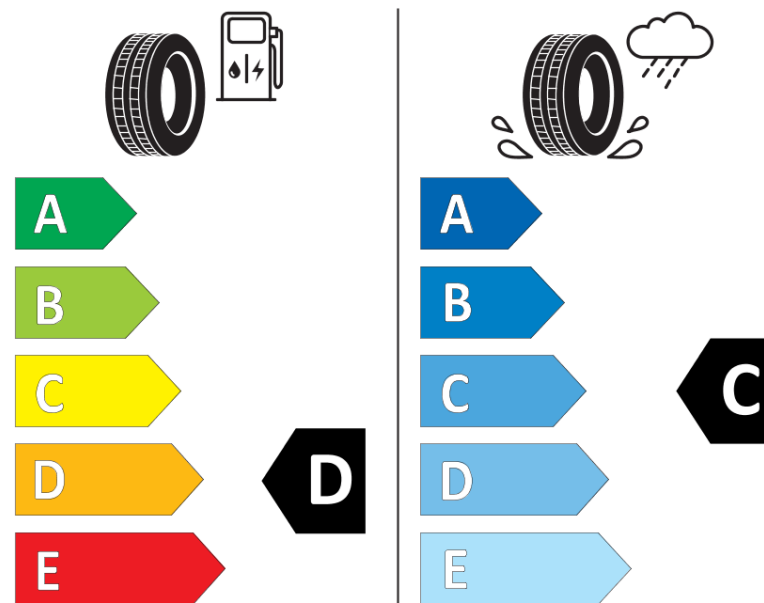

### Product Information Sheet

Delegated Regulation (EU) 2020/740

Supplier name or trademark	<b>KORMORAN</b>
Commercial name or trade designation	<b>STUD2</b>
Tyre type identifier	<b>631662</b>
Tyre size designation	<b>205/65R15</b>
Load-capacity index	<b>99</b>
Speed category symbol	<b>T</b>
Fuel efficiency class	<b>D</b>
Wet grip class	<b>C</b>
External rolling noise class	<b>B</b>
External rolling noise value	<b>72 dB</b>
Severe snow tyre	<b>Yes</b>
Ice tyre	<b>No</b>
Date of start of production	<b>42/16</b>
Date of end of production	
Load version	<b>XL</b>
Additional information	<b>205/65 R15 99T XL TL STUD2 KO</b>

# ENERG

**KORMORAN**

631662

205/65R15 99 T

C1

2020/740