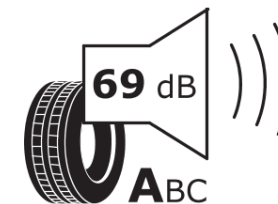

Product Information Sheet

Delegated Regulation (EU) 2020/740

| | |
|--------------------------------------|---|
| Supplier name or trademark | MICHELIN |
| Commercial name or trade designation | CROSSCLIMATE 2 |
| Tyre type identifier | 631770 |
| Tyre size designation | 195/55R16 |
| Load-capacity index | 91 |
| Speed category symbol | V |
| Fuel efficiency class | C |
| Wet grip class | B |
| External rolling noise class | A |
| External rolling noise value | 69 dB |
| Severe snow tyre | Yes |
| Ice tyre | No |
| Date of start of production | 42/19 |
| Date of end of production | |
| Load version | XL |
| Additional information | 195/55 R16 91V XL TL CROSSCLIMATE 2 MI |

ENERG

MICHELIN

631770

195/55R16 91 V XL

C1

2020/740