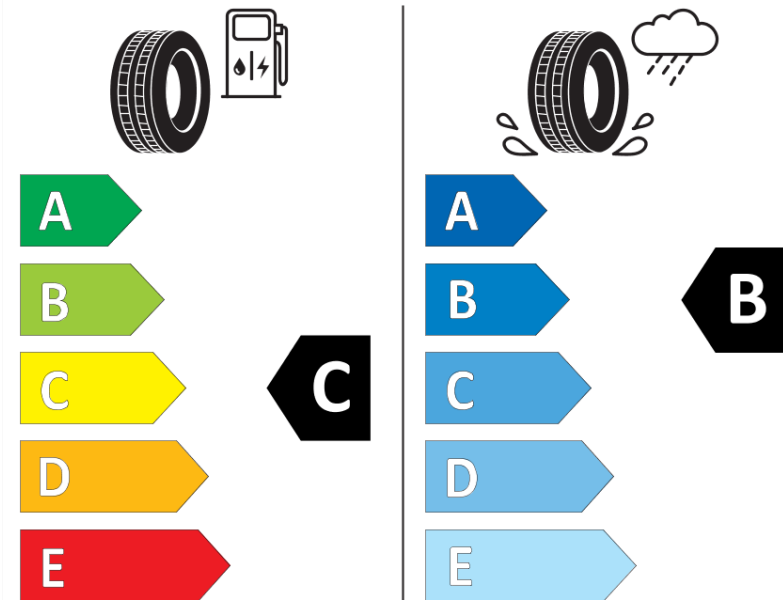

Product Information Sheet

Delegated Regulation (EU) 2020/740

| | |
|--------------------------------------|---|
| Supplier name or trademark | MICHELIN |
| Commercial name or trade designation | CROSSCLIMATE 2 |
| Tyre type identifier | 631770 |
| Tyre size designation | 195/55R16 |
| Load-capacity index | 91 |
| Speed category symbol | V |
| Fuel efficiency class | C |
| Wet grip class | B |
| External rolling noise class | A |
| External rolling noise value | 69 dB |
| Severe snow tyre | Yes |
| Ice tyre | No |
| Date of start of production | 42/19 |
| Date of end of production | |
| Load version | XL |
| Additional information | 195/55 R16 91V XL TL CROSSCLIMATE 2 MI |

ENERG

MICHELIN

631770

195/55R16 91 V XL

C1

2020/740