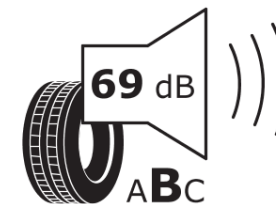

ENERG

MICHELIN

633244

225/50R18 95 V

C1