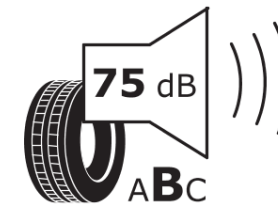

Product Information Sheet

Delegated Regulation (EU) 2020/740

Supplier name or trademark	STRIAL
Commercial name or trade designation	SUV ICE
Tyre type identifier	633573
Tyre size designation	285/60R18
Load-capacity index	120
Speed category symbol	T
Fuel efficiency class	C
Wet grip class	C
External rolling noise class	B
External rolling noise value	75 dB
Severe snow tyre	Yes
Ice tyre	No
Date of start of production	41/18
Date of end of production	
Load version	XL
Additional information	285/60 R18 120T XL TL SUV ICE S4

ENERG

STRIAL

633573

285/60R18 120 T

C1

2020/740