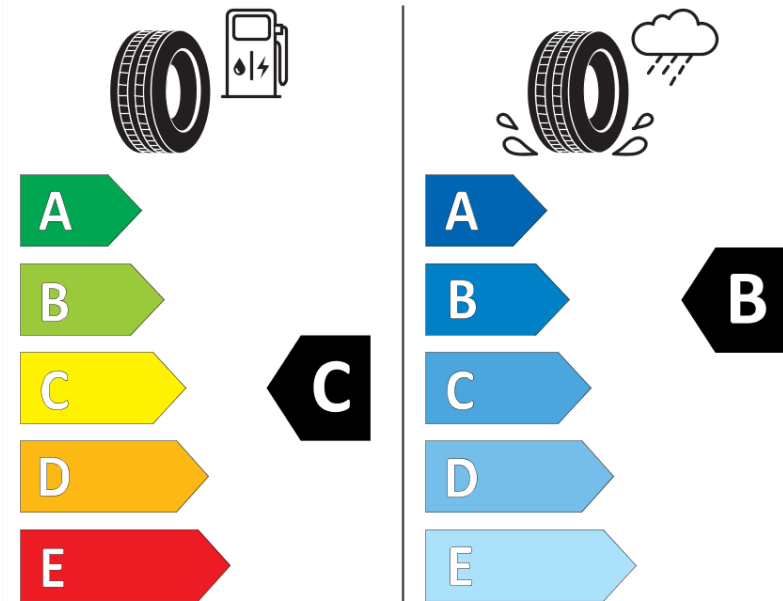

Product Information Sheet

Delegated Regulation (EU) 2020/740

Supplier name or trademark	MICHELIN
Commercial name or trade designation	AGILIS CAMPING
Tyre type identifier	633738
Tyre size designation	225/70R15CP
Load-capacity index	112
Load-capacity index (Load index for Dual mounting)	
Speed category symbol	Q
Fuel efficiency class	C
Wet grip class	B
External rolling noise class	B
External rolling noise value	70 dB
Severe snow tyre	No
Date of start of production	38/06
Date of end of production	
Additional information	225/70 R 15CP 112Q TL AGILIS CAMPING GRNX MI
Load-capacity index (Single Load index for additional service description)	
Load-capacity index (Dual Load index for additional service description)	
Speed category symbol (for Additional Service Description)	

ENERG

MICHELIN

633738

225/70R15CP 112 Q

C2