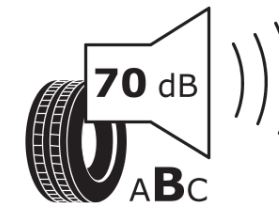

ENERG

MICHELIN

633738

225/70R15CP 112 Q

C2