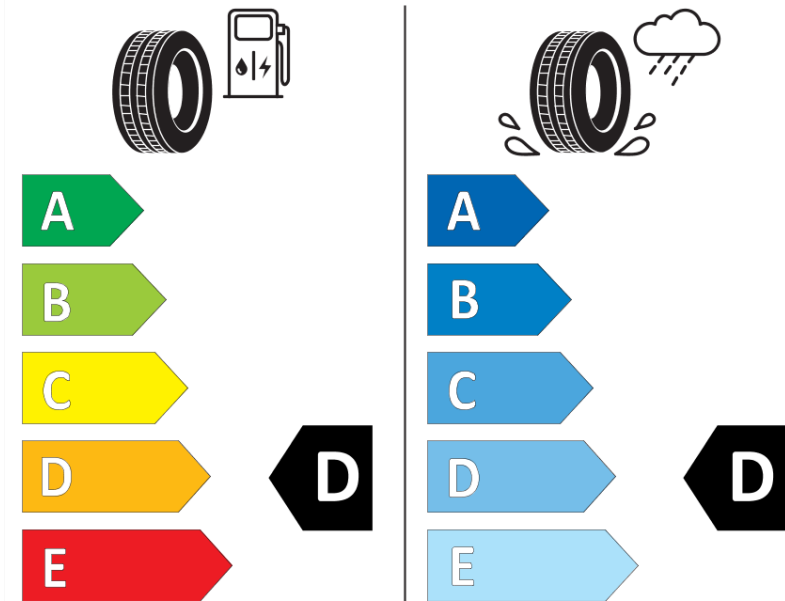

Product Information Sheet

Delegated Regulation (EU) 2020/740

Supplier name or trademark	MICHELIN
Commercial name or trade designation	PILOT SPORT 4 S
Tyre type identifier	633769
Tyre size designation	305/30ZR20
Load-capacity index	99
Speed category symbol	(Y)
Fuel efficiency class	D
Wet grip class	D
External rolling noise class	B
External rolling noise value	73 dB
Severe snow tyre	No
Ice tyre	No
Date of start of production	21/14
Date of end of production	
Load version	SL
Additional information	305/30 ZR20 (99Y) TL PILOT SPORT 4 S ZP MI

ENERG

MICHELIN

633769

305/30ZR20 (99Y)

C1