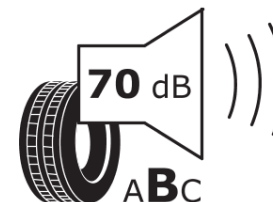

ENERG

STRIAL

636867

215/60R17 96 H

C1