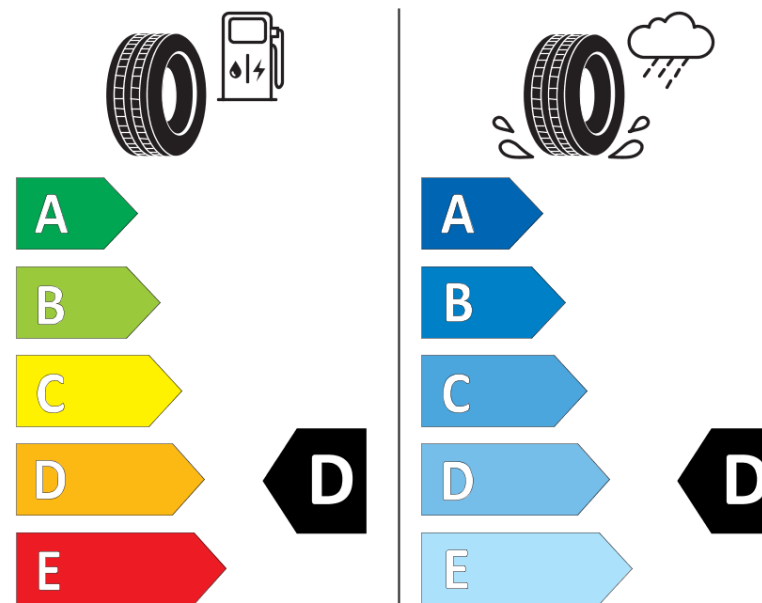

### Product Information Sheet

Delegated Regulation (EU) 2020/740

Supplier name or trademark	<b>STRIAL</b>
Commercial name or trade designation	<b>ROAD-TERRAIN</b>
Tyre type identifier	<b>637673</b>
Tyre size designation	<b>265/75R16</b>
Load-capacity index	<b>116</b>
Speed category symbol	<b>S</b>
Fuel efficiency class	<b>D</b>
Wet grip class	<b>D</b>
External rolling noise class	<b>B</b>
External rolling noise value	<b>73 dB</b>
Severe snow tyre	<b>No</b>
Ice tyre	<b>No</b>
Date of start of production	<b>36/18</b>
Date of end of production	
Load version	<b>XL</b>
Additional information	<b>265/75 R16 116S XL TL ROAD-TERRAIN S4</b>

# ENERG

**STRIAL**

637673

265/75R16 116 S

C1

2020/740