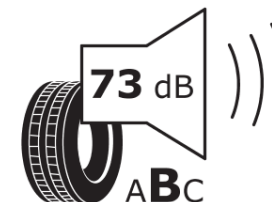

### Product Information Sheet

Delegated Regulation (EU) 2020/740

Supplier name or trademark	<b>STRIAL</b>
Commercial name or trade designation	<b>ROAD-TERRAIN</b>
Tyre type identifier	<b>637673</b>
Tyre size designation	<b>265/75R16</b>
Load-capacity index	<b>116</b>
Speed category symbol	<b>S</b>
Fuel efficiency class	<b>D</b>
Wet grip class	<b>D</b>
External rolling noise class	<b>B</b>
External rolling noise value	<b>73 dB</b>
Severe snow tyre	<b>No</b>
Ice tyre	<b>No</b>
Date of start of production	<b>36/18</b>
Date of end of production	
Load version	<b>XL</b>
Additional information	<b>265/75 R16 116S XL TL ROAD-TERRAIN S4</b>

# ENERG

**STRIAL**

637673

265/75R16 116 S

C1

2020/740