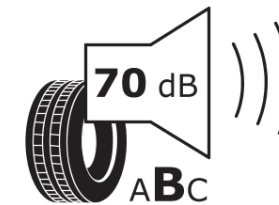

## Product Information Sheet

Delegated Regulation (EU) 2020/740

Supplier name or trademark	<b>MICHELIN</b>
Commercial name or trade designation	<b>PILOT SPORT 4 SUV</b>
Tyre type identifier	<b>638122</b>
Tyre size designation	<b>235/50R19</b>
Load-capacity index	<b>99</b>
Speed category symbol	<b>V</b>
Fuel efficiency class	<b>D</b>
Wet grip class	<b>A</b>
External rolling noise class	<b>B</b>
External rolling noise value	<b>70 dB</b>
Severe snow tyre	<b>No</b>
Ice tyre	<b>No</b>
Date of start of production	<b>45/17</b>
Date of end of production	
Load version	<b>SL</b>
Additional information	<b>235/50 R19 99V TL PILOT SPORT 4 SUV MI</b>

# ENERG

**MICHELIN**

638122

235/50R19 99 V

C1

2020/740