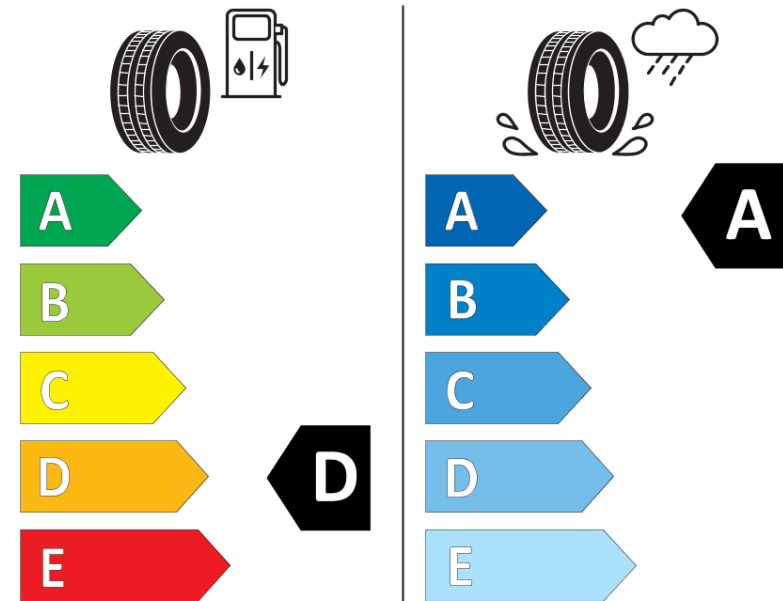

## Product Information Sheet

Delegated Regulation (EU) 2020/740

Supplier name or trademark	<b>MICHELIN</b>
Commercial name or trade designation	<b>PILOT SPORT 4 SUV</b>
Tyre type identifier	<b>638122</b>
Tyre size designation	<b>235/50R19</b>
Load-capacity index	<b>99</b>
Speed category symbol	<b>V</b>
Fuel efficiency class	<b>D</b>
Wet grip class	<b>A</b>
External rolling noise class	<b>B</b>
External rolling noise value	<b>70 dB</b>
Severe snow tyre	<b>No</b>
Ice tyre	<b>No</b>
Date of start of production	<b>45/17</b>
Date of end of production	
Load version	<b>SL</b>
Additional information	<b>235/50 R19 99V TL PILOT SPORT 4 SUV MI</b>

# ENERG

**MICHELIN**

638122

235/50R19 99 V

C1

2020/740