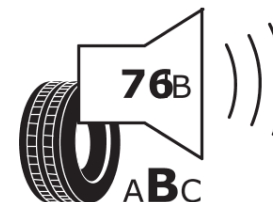

Product Information Sheet

Delegated Regulation (EU) 2020/740

Supplier name or trademark	BFGOODRICH
Commercial name or trade designation	ROUTE CONTROL D VG
Tyre type identifier	640269
Tyre size designation	295/60R22.5
Load-capacity index	150
Load-capacity index (Load index for Dual mounting)	147
Speed category symbol	K
Fuel efficiency class	D
Wet grip class	C
External rolling noise class	B
External rolling noise value	76 dB
Severe snow tyre	Yes
Date of start of production	41/17
Date of end of production	
Additional information	295/60R22.5 ROUTE CONTROL D TL 150/147K VG GO
Load-capacity index (Single Load index for additional service description)	
Load-capacity index (Dual Load index for additional service description)	
Speed category symbol (for Additional Service Description)	

ENERG

BGOODRICH

640269

295/60R225 150/147 K

C3

2020/740