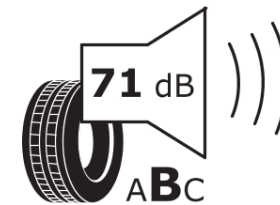

## Product Information Sheet

Delegated Regulation (EU) 2020/740

Supplier name or trademark	<b>MICHELIN</b>
Commercial name or trade designation	<b>CROSSCLIMATE SUV</b>
Tyre type identifier	<b>642813</b>
Tyre size designation	<b>235/55R17</b>
Load-capacity index	<b>99</b>
Speed category symbol	<b>V</b>
Fuel efficiency class	<b>C</b>
Wet grip class	<b>B</b>
External rolling noise class	<b>B</b>
External rolling noise value	<b>71 dB</b>
Severe snow tyre	<b>Yes</b>
Ice tyre	<b>No</b>
Date of start of production	<b>50/18</b>
Date of end of production	
Load version	<b>SL</b>
Additional information	<b>235/55 R17 99V TL CROSSCLIMATE SUV MI</b>

# ENERG

**MICHELIN**

642813

235/55R17 99 V

C1

2020/740