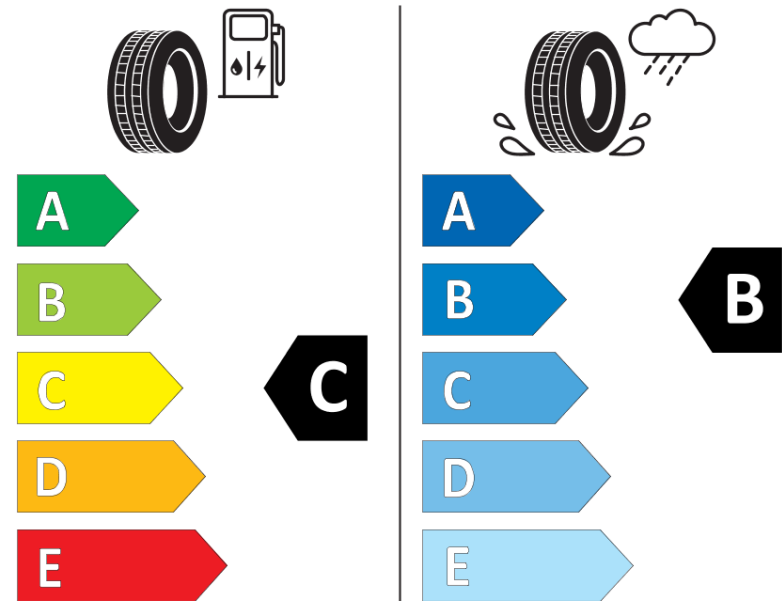

## Product Information Sheet

Delegated Regulation (EU) 2020/740

Supplier name or trademark	<b>MICHELIN</b>
Commercial name or trade designation	<b>CROSSCLIMATE SUV</b>
Tyre type identifier	<b>642813</b>
Tyre size designation	<b>235/55R17</b>
Load-capacity index	<b>99</b>
Speed category symbol	<b>V</b>
Fuel efficiency class	<b>C</b>
Wet grip class	<b>B</b>
External rolling noise class	<b>B</b>
External rolling noise value	<b>71 dB</b>
Severe snow tyre	<b>Yes</b>
Ice tyre	<b>No</b>
Date of start of production	<b>50/18</b>
Date of end of production	
Load version	<b>SL</b>
Additional information	<b>235/55 R17 99V TL CROSSCLIMATE SUV MI</b>

# ENERG

**MICHELIN**

642813

235/55R17 99 V

C1

2020/740