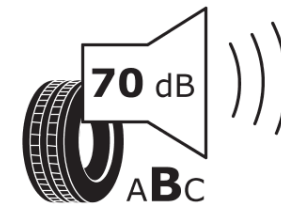

Product Information Sheet

Delegated Regulation (EU) 2020/740

Supplier name or trademark	MICHELIN
Commercial name or trade designation	PRIMACY 4+
Tyre type identifier	643544
Tyre size designation	205/55R17
Load-capacity index	95
Speed category symbol	V
Fuel efficiency class	B
Wet grip class	A
External rolling noise class	B
External rolling noise value	70 dB
Severe snow tyre	No
Ice tyre	No
Date of start of production	19/20
Date of end of production	
Load version	XL
Additional information	205/55 R17 95V XL TL PRIMACY 4+ MI

ENERG

MICHELIN

643544

205/55R17 95 V XL

C1

2020/740