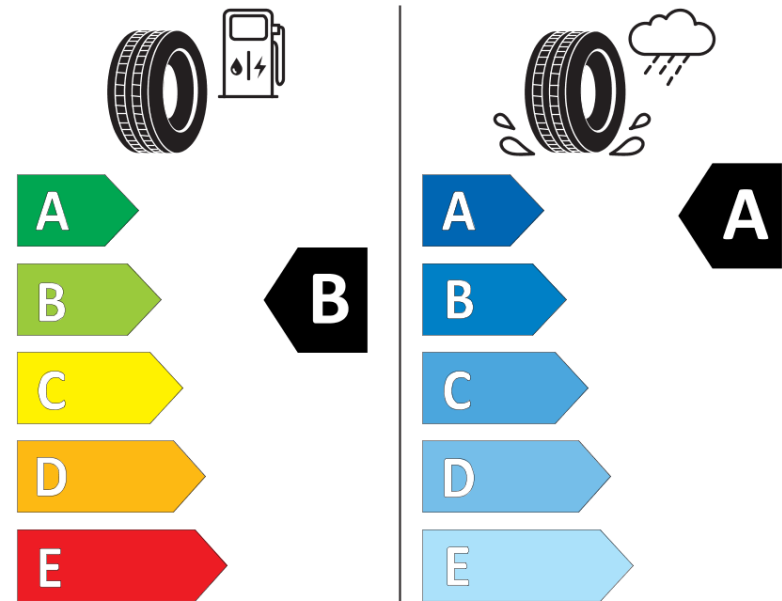

Product Information Sheet

Delegated Regulation (EU) 2020/740

Supplier name or trademark	MICHELIN
Commercial name or trade designation	PRIMACY 4+
Tyre type identifier	643544
Tyre size designation	205/55R17
Load-capacity index	95
Speed category symbol	V
Fuel efficiency class	B
Wet grip class	A
External rolling noise class	B
External rolling noise value	70 dB
Severe snow tyre	No
Ice tyre	No
Date of start of production	19/20
Date of end of production	
Load version	XL
Additional information	205/55 R17 95V XL TL PRIMACY 4+ MI

ENERG

MICHELIN

643544

205/55R17 95 V XL

C1

2020/740