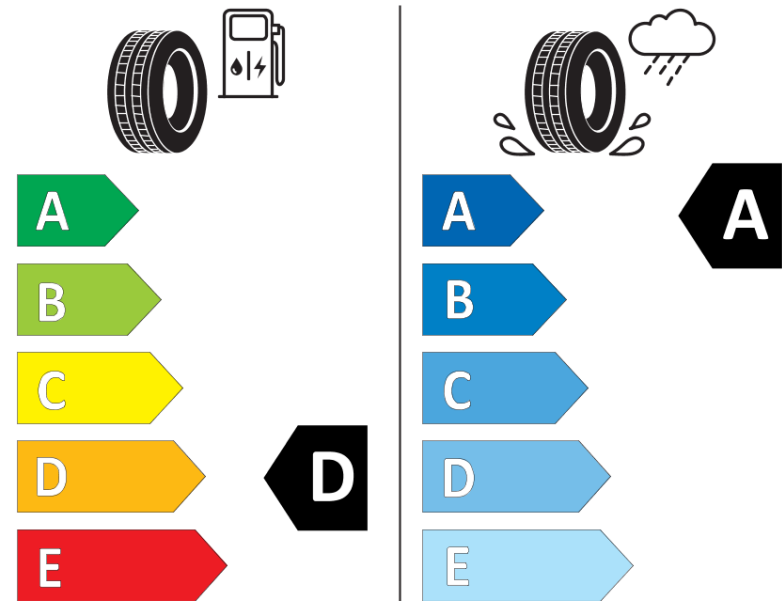

Product Information Sheet

Delegated Regulation (EU) 2020/740

Supplier name or trademark	MICHELIN
Commercial name or trade designation	PILOT SUPER SPORT
Tyre type identifier	643781
Tyre size designation	255/35ZR19
Load-capacity index	96
Speed category symbol	(Y)
Fuel efficiency class	D
Wet grip class	A
External rolling noise class	B
External rolling noise value	71 dB
Severe snow tyre	No
Ice tyre	No
Date of start of production	37/09
Date of end of production	
Load version	XL
Additional information	255/35 ZR19 (96Y) EXTRA LOAD TL PILOT SUPER SPORT MI

ENERG

MICHELIN

643781

255/35ZR19 (96Y) XL

C1