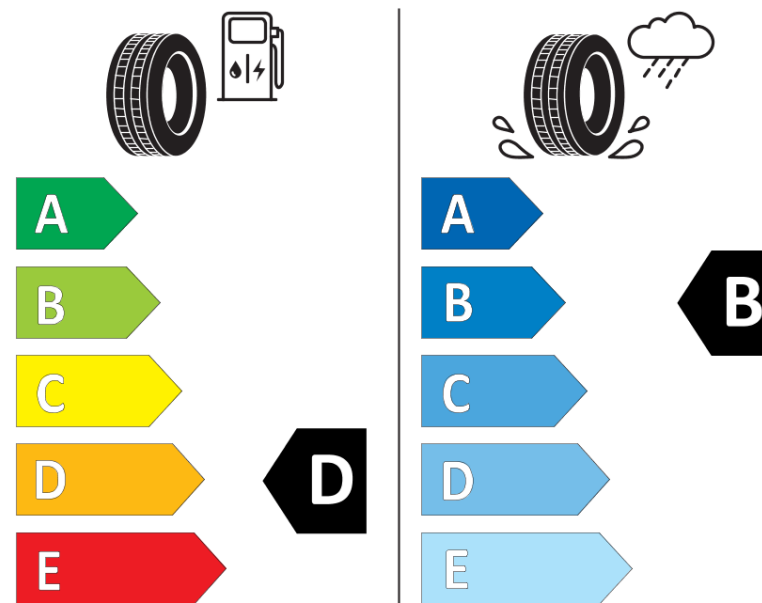

Product Information Sheet

Delegated Regulation (EU) 2020/740

Supplier name or trademark	BFGOODRICH
Commercial name or trade designation	URBAN CONTROL S VG
Tyre type identifier	643815
Tyre size designation	275/70R22.5
Load-capacity index	150
Load-capacity index (Load index for Dual mounting)	148
Speed category symbol	J
Fuel efficiency class	D
Wet grip class	B
External rolling noise class	A
External rolling noise value	71 dB
Severe snow tyre	Yes
Date of start of production	10/16
Date of end of production	
Additional information	275/70R22.5 URBAN CONTROL S TL 150/148J VG GO
Load-capacity index (Single Load index for additional service description)	
Load-capacity index (Dual Load index for additional service description)	
Speed category symbol (for Additional Service Description)	

ENERG

BFGOODRICH

643815

275/70R22.5 150/148 J

C3

2020/740