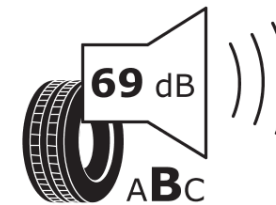

ENERG

MICHELIN

644085

215/65R16 98 V

C1