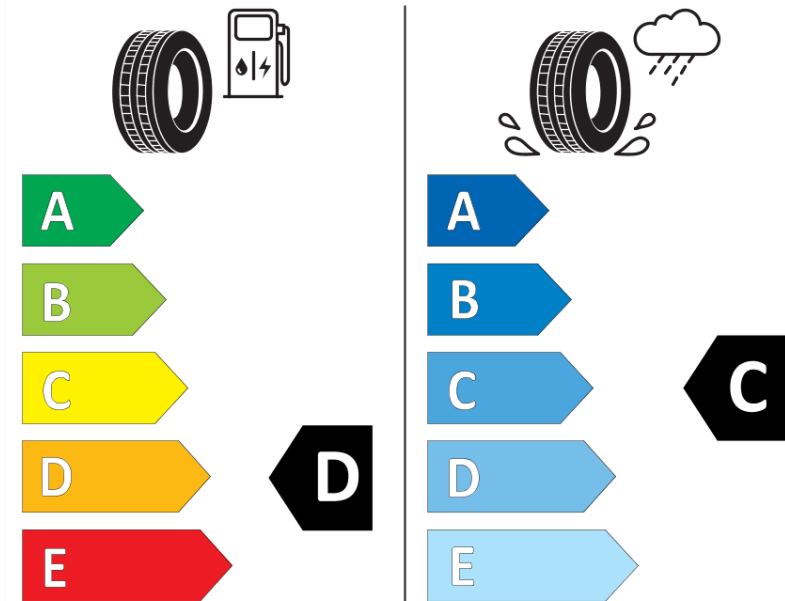

Product Information Sheet

Delegated Regulation (EU) 2020/740

Supplier name or trademark	IDILIS
Commercial name or trade designation	ROAD
Tyre type identifier	646056
Tyre size designation	145/70R13
Load-capacity index	71
Speed category symbol	T
Fuel efficiency class	D
Wet grip class	C
External rolling noise class	B
External rolling noise value	68 dB
Severe snow tyre	No
Ice tyre	No
Date of start of production	38/16
Date of end of production	
Load version	SL
Additional information	145/70 R13 71T TL ROAD ID

ENERG

IDILIS

646056

145/70R13 71 T

C1