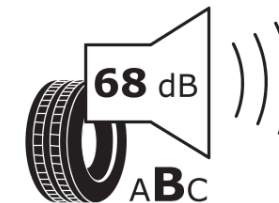

ENERG

IDILIS

646056

145/70R13 71 T

C1