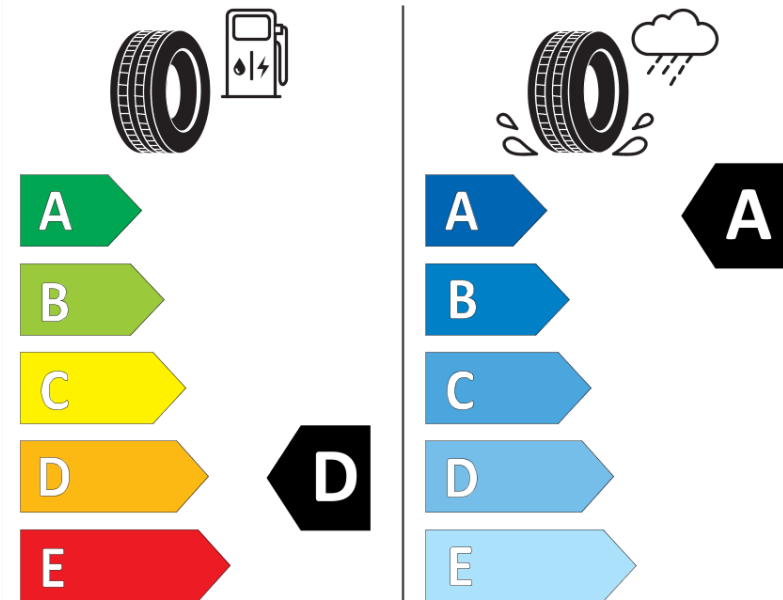

Product Information Sheet

Delegated Regulation (EU) 2020/740

Supplier name or trademark	MICHELIN
Commercial name or trade designation	PILOT SPORT 4 S
Tyre type identifier	646881
Tyre size designation	255/35ZR20
Load-capacity index	97
Speed category symbol	(Y)
Fuel efficiency class	D
Wet grip class	A
External rolling noise class	B
External rolling noise value	71 dB
Severe snow tyre	No
Ice tyre	No
Date of start of production	32/15
Date of end of production	
Load version	XL
Additional information	255/35 ZR20 (97Y) EXTRA LOAD TL PILOT SPORT 4 S MI

ENERG

MICHELIN

646881

255/35ZR20 (97Y) XL

C1