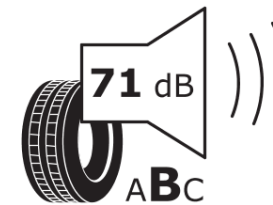

ENERG

MICHELIN

648121

265/70R16 112 T

C1